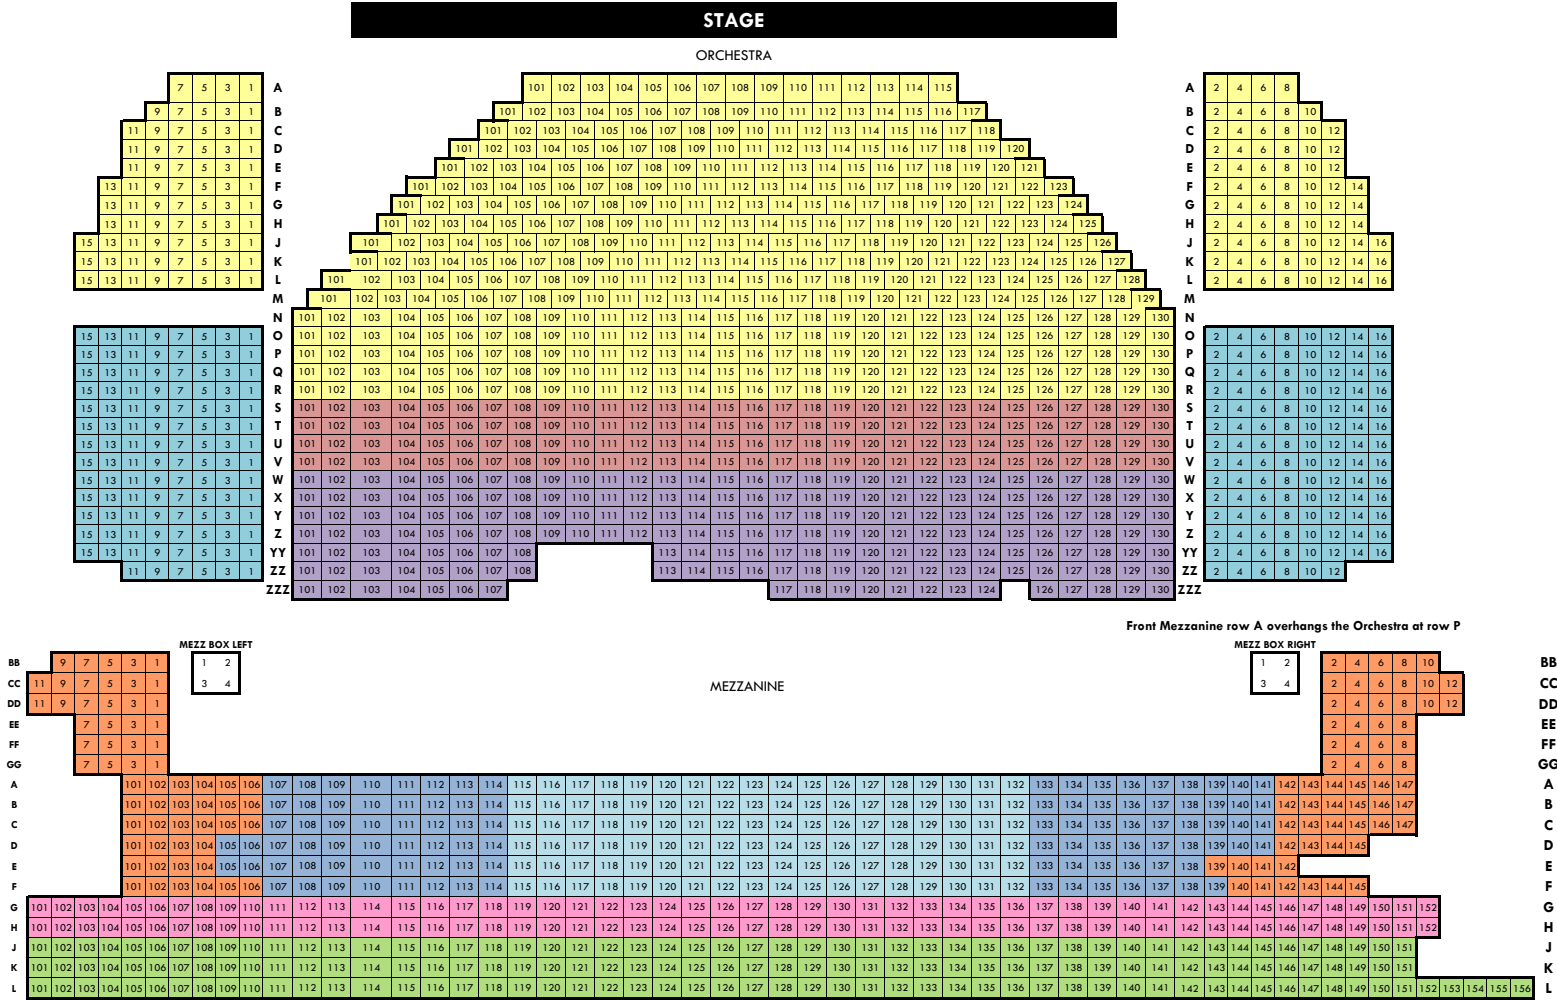

MINSKOFF THEATRE

220 WEST 45TH STREET, NEW YORK, NY 10036

800.439.9000 - www.DisneyTheatricalSales.com

*This map is subject to change without notice

©DISNEY