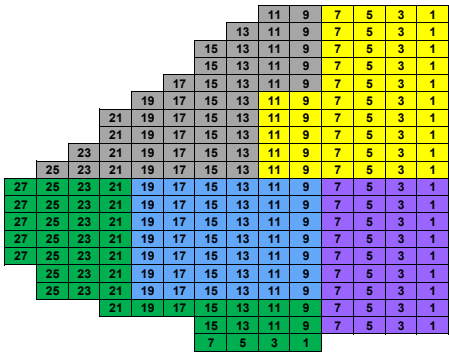

THE NEW AMSTERDAM THEATRE

STAGE

ORCHESTRA

MEZZANINE

BALCONY

	SECTION NAME	COLOR NAME
	Premium Orchestra	Yellow
	Rear Orchestra	Purple
	Front Side Orchestra	Grey
	Rear Side Orchestra	Blue
	Far Rear Side Orchestra	Dark Green
	Premium Orchestra	Yellow
	Front Mezzanine	Light Blue
	Middle Mezzanine	Magenta
	Side Mezzanine	Orange
	Rear Mezzanine	Green
	Front Balcony	Pink
	Rear Balcony	Red