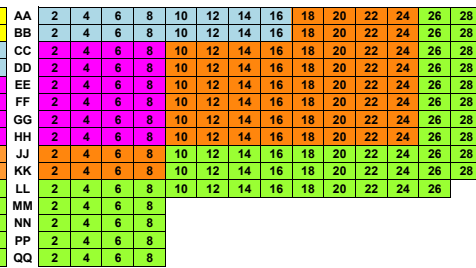

THE NEW AMSTERDAM THEATRE

STAGE

ORCHESTRA

MEZZANINE

BALCONY

	SECTION NAME	COLOR NAME
	Premium Orchestra	Yellow
	Rear Orchestra	Purple
	Front Side Orchestra	Grey
	Rear Side Orchestra	Blue
	Far Rear Side Orchestra	Dark Green
	Premium Orchestra	Yellow
	Front Mezzanine	Light Blue
	Middle Mezzanine	Magenta
	Side Mezzanine	Orange
	Rear Mezzanine	Green
	Front Balcony	Pink
	Rear Balcony	Red