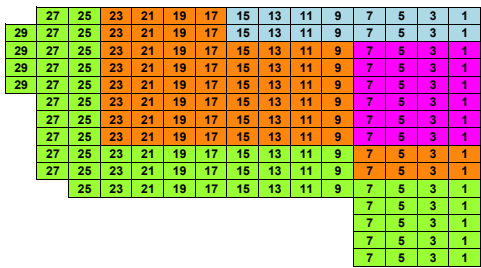

THE NEW AMSTERDAM THEATRE

STAGE

ORCHESTRA

MEZZANINE

BALCONY

	SECTION NAME	COLOR NAME
	Premium Orchestra	Yellow
	Rear Orchestra	Purple
	Front Side Orchestra	Grey
	Rear Side Orchestra	Blue
	Far Rear Side Orchestra	Dark Green
	Premium Orchestra	Yellow
	Front Mezzanine	Light Blue
	Middle Mezzanine	Magenta
	Side Mezzanine	Orange
	Rear Mezzanine	Green
	Front Balcony	Pink
	Rear Balcony	Red