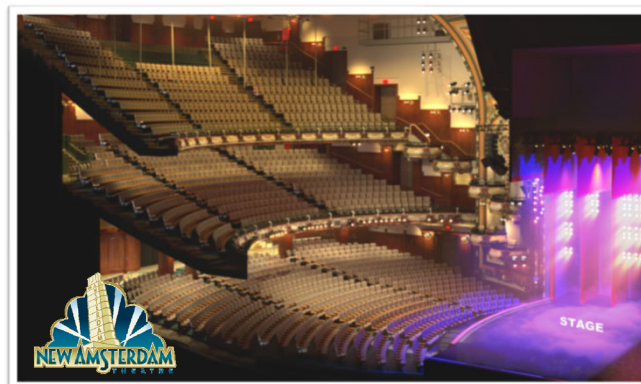

Disney
THEATRICAL
SALES