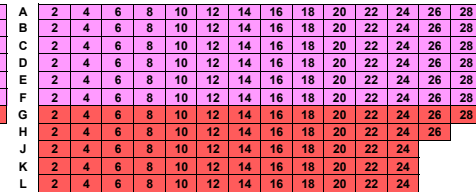

THE NEW AMSTERDAM THEATRE

STAGE

ORCHESTRA

MEZZANINE

BALCONY

	SECTION NAME	COLOR NAME
	Premium Orchestra	Yellow
	Rear Orchestra	Purple
	Front Side Orchestra	Grey
	Rear Side Orchestra	Blue
	Far Rear Side Orchestra	Dark Green
	Premium Orchestra	Yellow
	Front Mezzanine	Light Blue
	Middle Mezzanine	Magenta
	Side Mezzanine	Orange
	Rear Mezzanine	Green
	Front Balcony	Pink
	Rear Balcony	Red