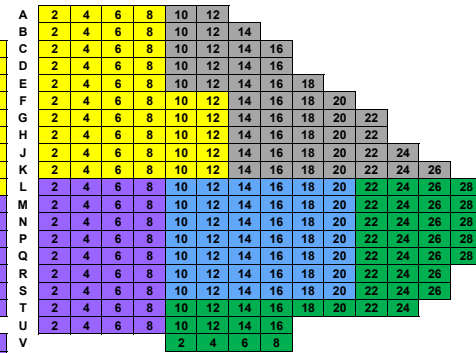

THE NEW AMSTERDAM THEATRE

STAGE

ORCHESTRA

MEZZANINE

BALCONY

	SECTION NAME	COLOR NAME
	Premium Orchestra	Yellow
	Rear Orchestra	Purple
	Front Side Orchestra	Grey
	Rear Side Orchestra	Blue
	Far Rear Side Orchestra	Dark Green
	Premium Orchestra	Yellow
	Front Mezzanine	Light Blue
	Middle Mezzanine	Magenta
	Side Mezzanine	Orange
	Rear Mezzanine	Green
	Front Balcony	Pink
	Rear Balcony	Red