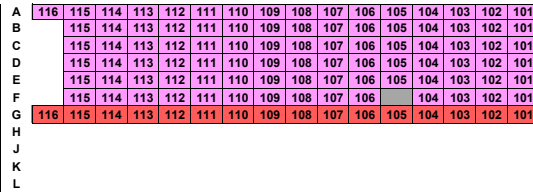

THE NEW AMSTERDAM THEATRE

STAGE

ORCHESTRA

MEZZANINE

BALCONY

	SECTION NAME	COLOR NAME
	Premium Orchestra	Yellow
	Rear Orchestra	Purple
	Front Side Orchestra	Grey
	Rear Side Orchestra	Blue
	Far Rear Side Orchestra	Dark Green
	Premium Orchestra	Yellow
	Front Mezzanine	Light Blue
	Middle Mezzanine	Magenta
	Side Mezzanine	Orange
	Rear Mezzanine	Green
	Front Balcony	Pink
	Rear Balcony	Red