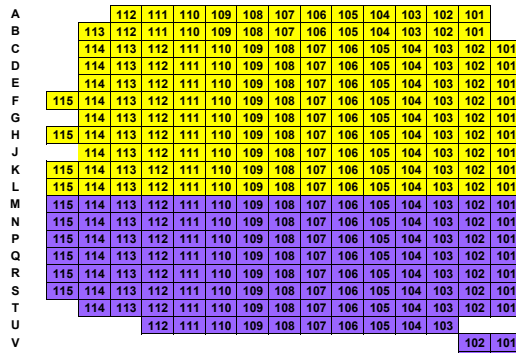

THE NEW AMSTERDAM THEATRE

STAGE

ORCHESTRA

MEZZANINE

BALCONY

	SECTION NAME	COLOR NAME
	Premium Orchestra	Yellow
	Rear Orchestra	Purple
	Front Side Orchestra	Grey
	Rear Side Orchestra	Blue
	Far Rear Side Orchestra	Dark Green
	Premium Orchestra	Yellow
	Front Mezzanine	Light Blue
	Middle Mezzanine	Magenta
	Side Mezzanine	Orange
	Rear Mezzanine	Green
	Front Balcony	Pink
	Rear Balcony	Red