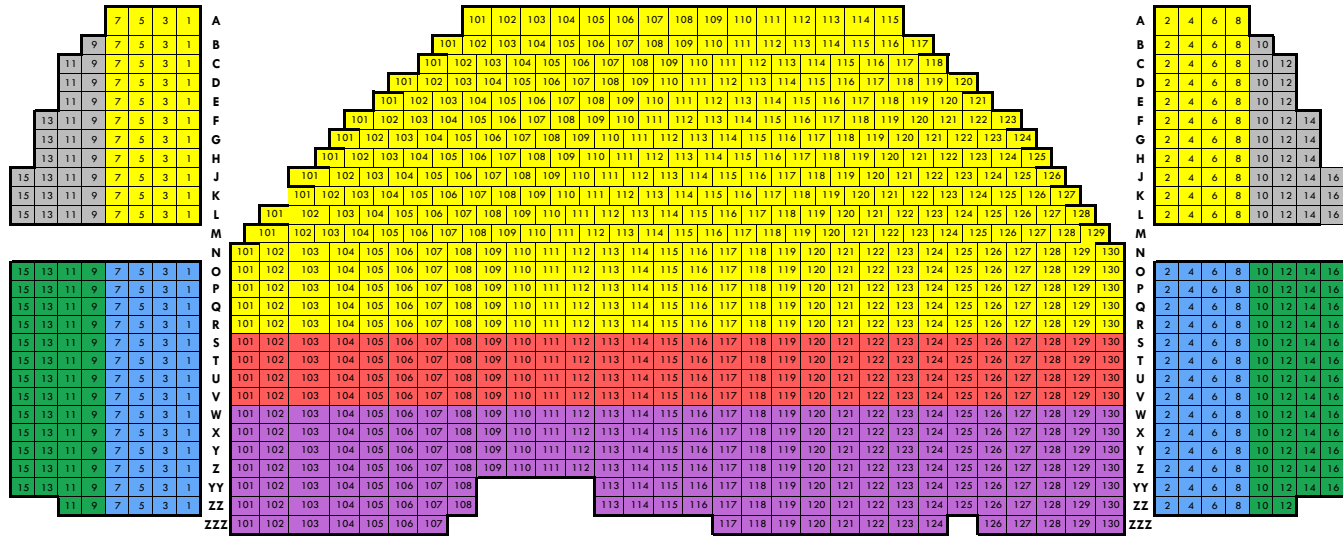

MINSKOFF THEATRE

220 WEST 45TH STREET, NEW YORK, NY 10036

STAGE

ORCHESTRA SECTION (1st Floor)

Price Level	Color
Premium	Yellow
Prime Orchestra	Red
Front/Side Orchestra	Grey
Rear Orchestra	Purple
Rear/Side Orchestra	Blue
Rear/Side Mezzanine	Dark Green
Prime Mezzanine	Light Blue
Front Mezzanine	Magenta
Front/Side Mezzanine	Orange
Mid Mezzanine	Pink
Mid Mezzanine / Rear Mezzanine	Light Yellow
Rear Mezzanine	Green

Sections may vary slightly from this document. Please confirm with your Group Sales Associate.

MEZZANINE SECTION (2nd Floor)

Front Mezzanine row A overhangs the Orchestra at row P

800.439.9000 - www.DisneyTheatricalSales.com
 This map and sections is subject to change without notice
 Revised July 2023
 ©DISNEY