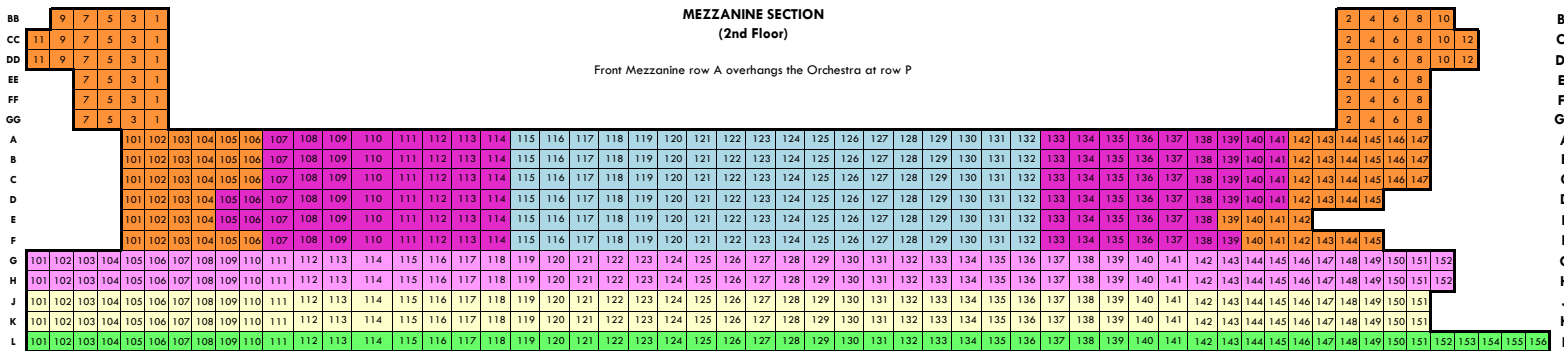

MINSKOFF THEATRE

220 WEST 45TH STREET, NEW YORK, NY 10036

STAGE

ORCHESTRA SECTION (1st Floor)

Price Level	Color
Premium	Yellow
Prime Orchestra	Red
Front/Side Orchestra	Grey
Rear Orchestra	Purple
Rear/Side Orchestra	Blue
Rear/Side Mezzanine	Dark Green
Prime Mezzanine	Light Blue
Front Mezzanine	Magenta
Front/Side Mezzanine	Orange
Mid Mezzanine	Pink
Mid Mezzanine / Rear Mezzanine	Light Yellow
Rear Mezzanine	Green

Sections may vary slightly from this document. Please confirm with your Group Sales Associate.

MEZZANINE SECTION (2nd Floor)

Front Mezzanine row A overhangs the Orchestra at row P

800.439.9000 - www.DisneyTheatricalSales.com
 This map and sections is subject to change without notice
 Revised July 2023
 ©DISNEY