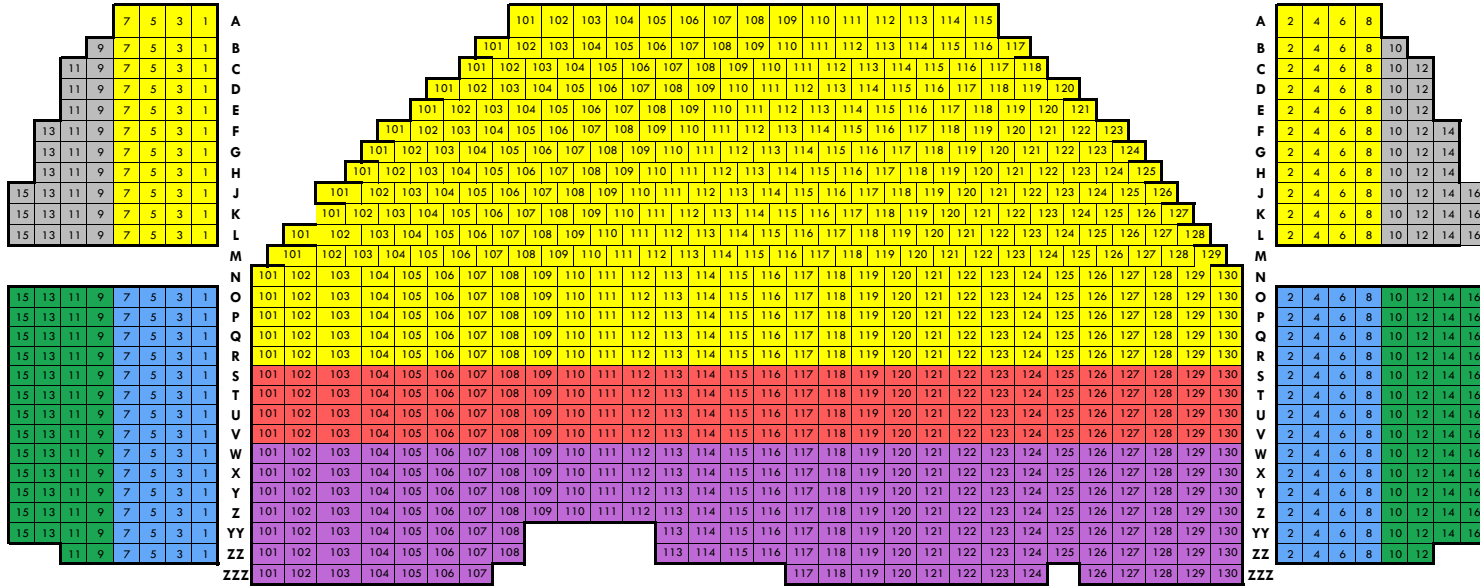

MINSKOFF THEATRE

220 WEST 45TH STREET, NEW YORK, NY 10036

STAGE

ORCHESTRA SECTION (1st Floor)

Price Level	Color
Premium	Yellow
Prime Orchestra	Red
Front/Side Orchestra	Grey
Rear Orchestra	Purple
Rear/Side Orchestra	Blue
Rear/Side Orchestra	Dark Green
Prime Mezzanine	Light Blue
Front Mezzanine	Magenta
Front/Side Mezzanine	Orange
Mid Mezzanine	Pink
Rear Mezzanine	Green

MEZZANINE SECTION (2nd Floor)

Front Mezzanine row A overhangs the Orchestra at row P

800.439.9000 - www.DisneyTheatricalSales.com
 This map and sections is subject to change without notice
 Revised May 2023
 ©DISNEY