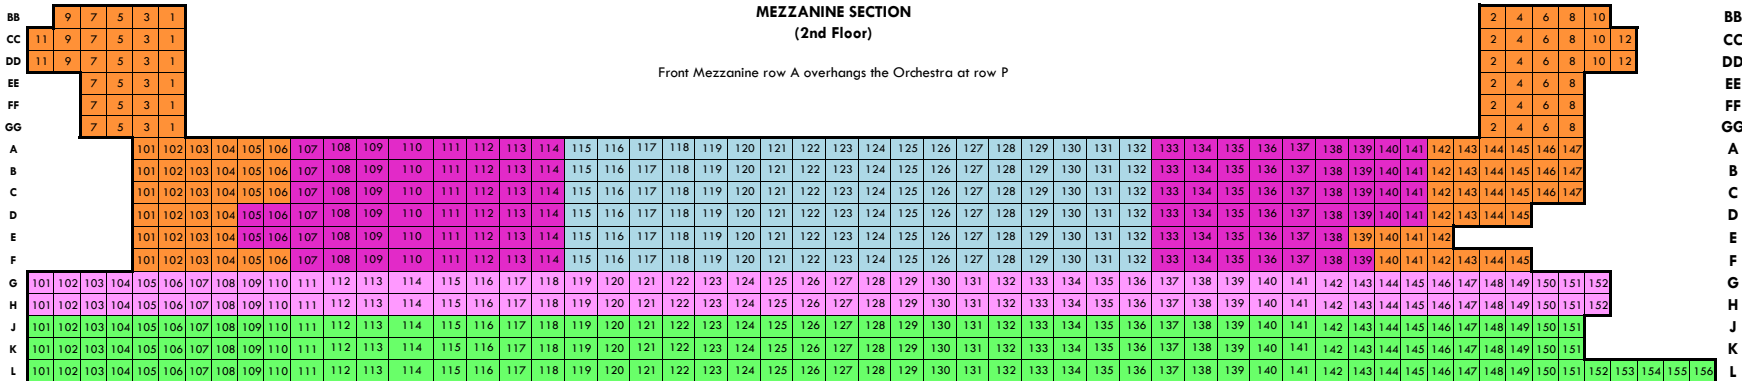

MINSKOFF THEATRE

220 WEST 45TH STREET, NEW YORK, NY 10036

STAGE

ORCHESTRA SECTION (1st Floor)

Price Level	Color
Premium	Yellow
Prime Orchestra	Red
Front/Side Orchestra	Grey
Rear Orchestra	Purple
Rear/Side Orchestra	Blue
Rear/Side Orchestra	Dark Green
Prime Mezzanine	Light Blue
Front Mezzanine	Magenta
Front/Side Mezzanine	Orange
Mid Mezzanine	Pink
Rear Mezzanine	Green

MEZZANINE SECTION (2nd Floor)

Front Mezzanine row A overhangs the Orchestra at row P

800.439.9000 - www.DisneyTheatricalSales.com
 This map and sections is subject to change without notice
 Revised May 2023
 ©DISNEY